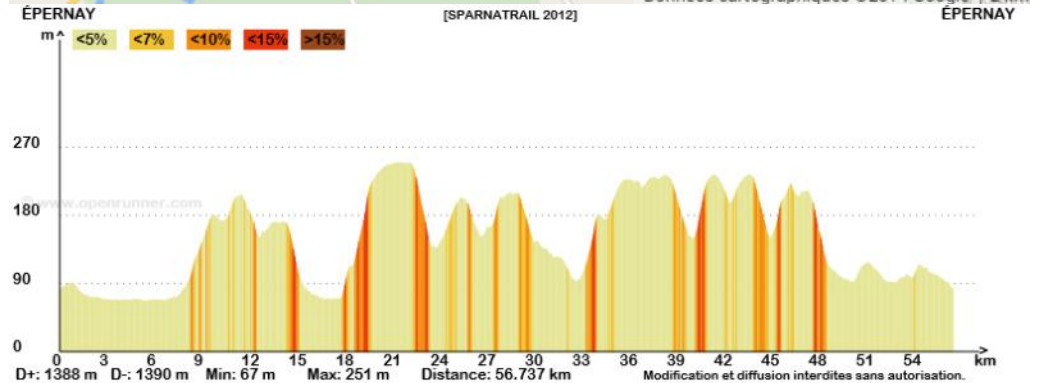

SPARNATRIL

	16 km/h	13 km/h	10 km/h	7 km/h
Départ	07:45:00	07:45:00	07:45:00	07:45:00
1 km	07:48:45	07:49:36	07:51:00	07:53:34
2 km	07:52:30	07:54:13	07:57:00	08:02:08
3 km	07:56:15	07:58:50	08:03:00	08:10:42
4 km	08:00:00	08:03:27	08:09:00	08:19:17
5 km	08:03:45	08:08:04	08:15:00	08:27:51
6 km	08:07:30	08:12:41	08:21:00	08:36:25
7 km	08:11:15	08:17:18	08:27:00	08:45:00
8 km	08:15:00	08:21:55	08:33:00	08:53:34
9 km	08:18:45	08:26:32	08:39:00	09:02:08
10 km	08:22:30	08:31:09	08:45:00	09:10:42
11 km	08:26:15	08:35:46	08:51:00	09:19:17
12 km	08:30:00	08:40:23	08:57:00	09:27:51
13 km	08:33:45	08:45:00	09:03:00	09:36:25
14 km	08:37:30	08:49:36	09:09:00	09:45:00
15 km	08:41:15	08:54:13	09:15:00	09:53:34
16 km	08:45:00	08:58:50	09:21:00	10:02:08
17 km	08:48:45	09:03:27	09:27:00	10:10:42
18 km	08:52:30	09:08:04	09:33:00	10:19:17
19 km	08:56:15	09:12:41	09:39:00	10:27:51
20 km	09:00:00	09:17:18	09:45:00	10:36:25
21 km	09:03:45	09:21:55	09:51:00	10:45:00
22 km	09:07:30	09:26:32	09:57:00	10:53:34
23 km	09:11:15	09:31:09	10:03:00	11:02:08
24 km	09:15:00	09:35:46	10:09:00	11:10:42
25 km	09:18:45	09:40:23	10:15:00	11:19:17
26 km	09:22:30	09:45:00	10:21:00	11:27:51
27 km	09:26:15	09:49:36	10:27:00	11:36:25
28 km	09:30:00	09:54:13	10:33:00	11:45:00
29 km	09:33:45	09:58:50	10:39:00	11:53:34
30 km	09:37:30	10:03:27	10:45:00	12:02:08
31 km	09:41:15	10:08:04	10:51:00	12:10:42
32 km	09:45:00	10:12:41	10:57:00	12:19:17
33 km	09:48:45	10:17:18	11:03:00	12:27:51
34 km	09:52:30	10:21:55	11:09:00	12:36:25
35 km	09:56:15	10:26:32	11:15:00	12:45:00
36 km	10:00:00	10:31:09	11:21:00	12:53:34
37 km	10:03:45	10:35:46	11:27:00	13:02:08
38 km	10:07:30	10:40:23	11:33:00	13:10:42
39 km	10:11:15	10:45:00	11:39:00	13:19:17
40 km	10:15:00	10:49:36	11:45:00	13:27:51
41 km	10:18:45	10:54:13	11:51:00	13:36:25
42 km	10:22:30	10:58:50	11:57:00	13:45:00
43 km	10:26:15	11:03:27	12:03:00	13:53:34
44 km	10:30:00	11:08:04	12:09:00	14:02:08
45 km	10:33:45	11:12:41	12:15:00	14:10:42
46 km	10:37:30	11:17:18	12:21:00	14:19:17
47 km	10:41:15	11:21:55	12:27:00	14:27:51
48 km	10:45:00	11:26:32	12:33:00	14:36:25
49 km	10:48:45	11:31:09	12:39:00	14:45:00
50 km	10:52:30	11:35:46	12:45:00	14:53:34
51 km	10:56:15	11:40:23	12:51:00	15:02:08
52 km	11:00:00	11:45:00	12:57:00	15:10:42
53 km	11:03:45	11:49:36	13:03:00	15:19:17
54 km	11:07:30	11:54:13	13:09:00	15:27:51
55 km	11:11:15	11:58:50	13:15:00	15:36:25
56 km	11:15:00	12:03:27	13:21:00	15:45:00