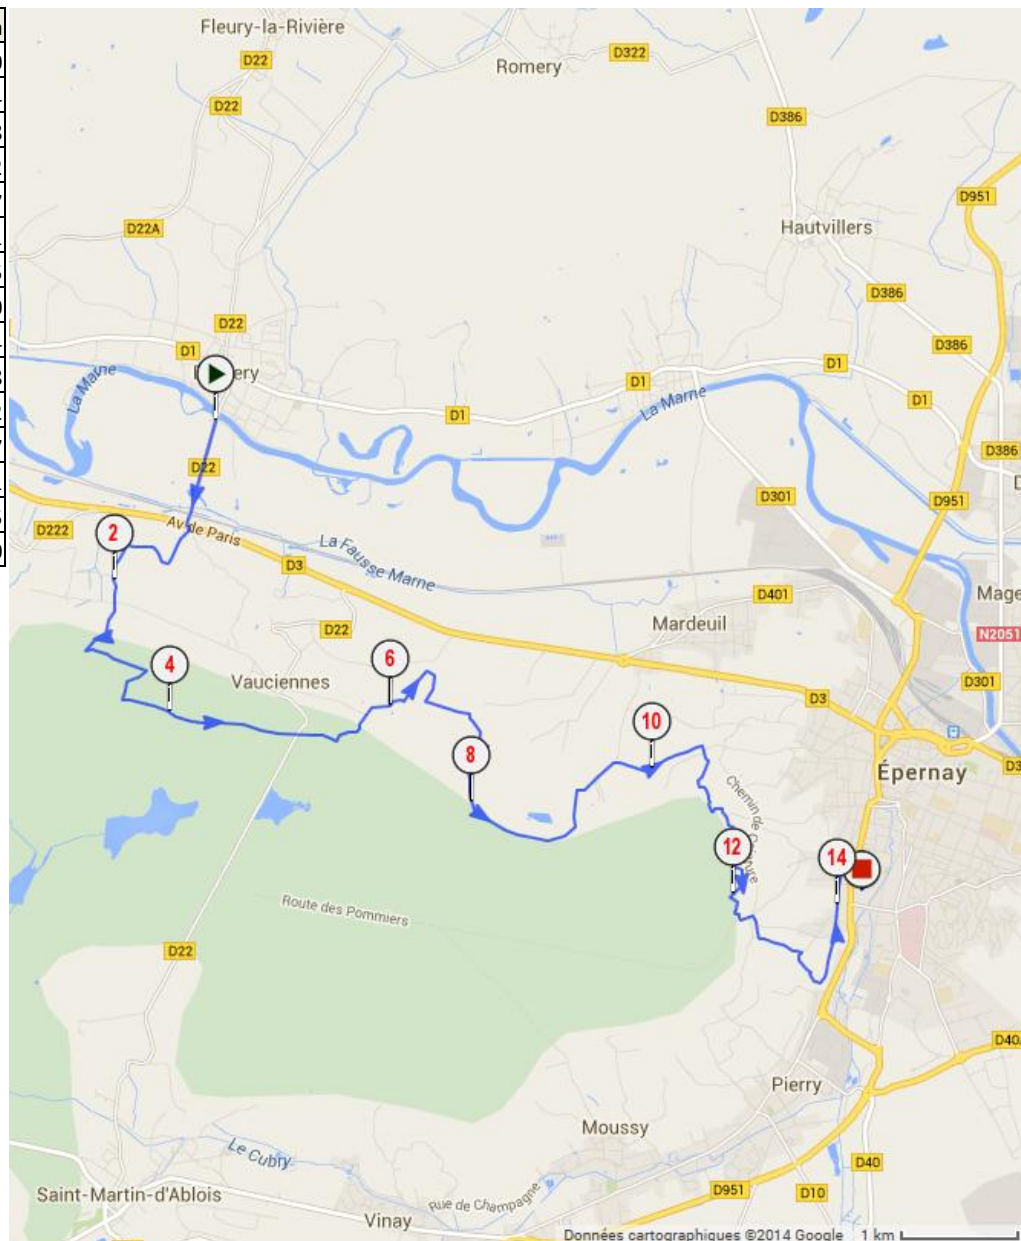

COURSE NATURE

	16 km/h	13 km/h	10 km/h	7 km/h
Départ	10:30:00	10:30:00	10:30:00	10:30:00
1 km	10:33:45	10:34:36	10:36:00	10:38:34
2 km	10:37:30	10:39:13	10:42:00	10:47:08
3 km	10:41:15	10:43:50	10:48:00	10:55:42
4 km	10:45:00	10:48:27	10:54:00	11:04:17
5 km	10:48:45	10:53:04	11:00:00	11:12:51
6 km	10:52:30	10:57:41	11:06:00	11:21:25
7 km	10:56:15	11:02:18	11:12:00	11:30:00
8 km	11:00:00	11:06:55	11:18:00	11:38:34
9 km	11:03:45	11:11:32	11:24:00	11:47:08
10 km	11:07:30	11:16:09	11:30:00	11:55:42
11 km	11:11:15	11:20:46	11:36:00	12:04:17
12 km	11:15:00	11:25:23	11:42:00	12:12:51
13 km	11:18:45	11:30:00	11:48:00	12:21:25
14 km	11:22:30	11:34:36	11:54:00	12:30:00

DAMERY [COURSE NATURE 2014] ÉPERNAY

Modification et diffusion interdites sans autorisation.