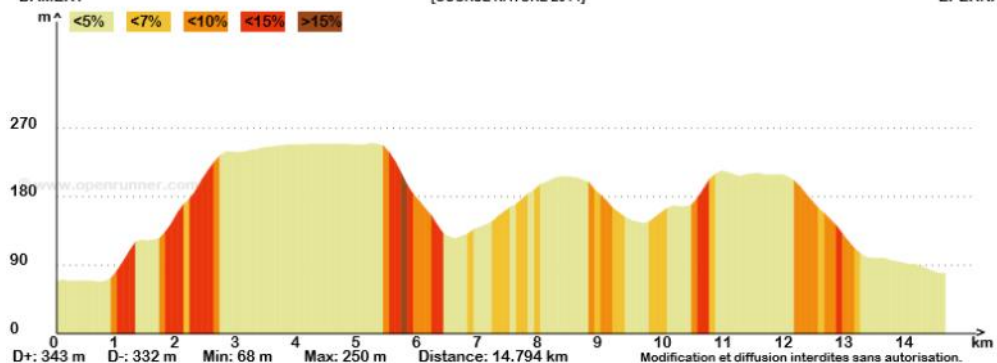

COURSE NATURE

	16 km/h	13 km/h	10 km/h	7 km/h
Départ	10:30:00	10:30:00	10:30:00	10:30:00
1 km	10:33:45	10:34:36	10:36:00	10:38:34
2 km	10:37:30	10:39:13	10:42:00	10:47:08
3 km	10:41:15	10:43:50	10:48:00	10:55:42
4 km	10:45:00	10:48:27	10:54:00	11:04:17
5 km	10:48:45	10:53:04	11:00:00	11:12:51
6 km	10:52:30	10:57:41	11:06:00	11:21:25
7 km	10:56:15	11:02:18	11:12:00	11:30:00
8 km	11:00:00	11:06:55	11:18:00	11:38:34
9 km	11:03:45	11:11:32	11:24:00	11:47:08
10 km	11:07:30	11:16:09	11:30:00	11:55:42
11 km	11:11:15	11:20:46	11:36:00	12:04:17
12 km	11:15:00	11:25:23	11:42:00	12:12:51
13 km	11:18:45	11:30:00	11:48:00	12:21:25
14 km	11:22:30	11:34:36	11:54:00	12:30:00

DAMERY [COURSE NATURE 2014] ÉPERNAY

Modification et diffusion interdites sans autorisation.